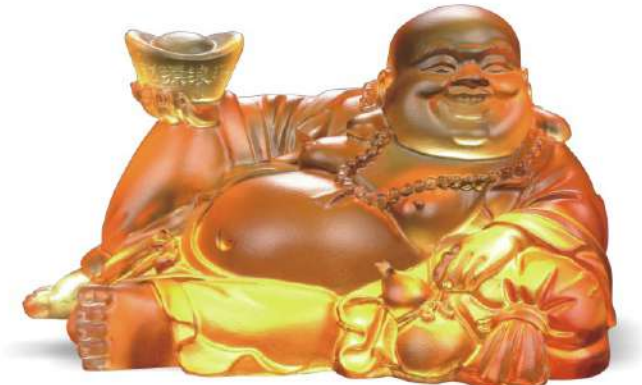

CB-C009聚財納福吉祥彌勒佛(大)(含底座)

琉璃：長135mm寬90mm高80mm
底座：長150mm寬120mm高40mm
NT$ 12,680